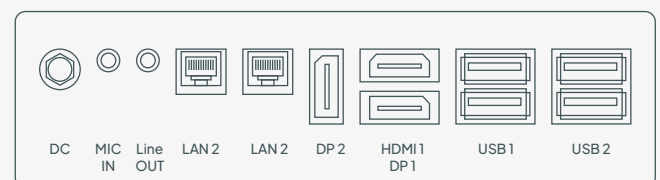

Connectivity

Wi-Fi	802.11ax Wi-Fi 6
Bluetooth	5.2
USB ports	4
Ethernet ports	2
HDMI ports	1
DisplayPort (DP)	2
Audio Line OUT	1
Mic IN	1